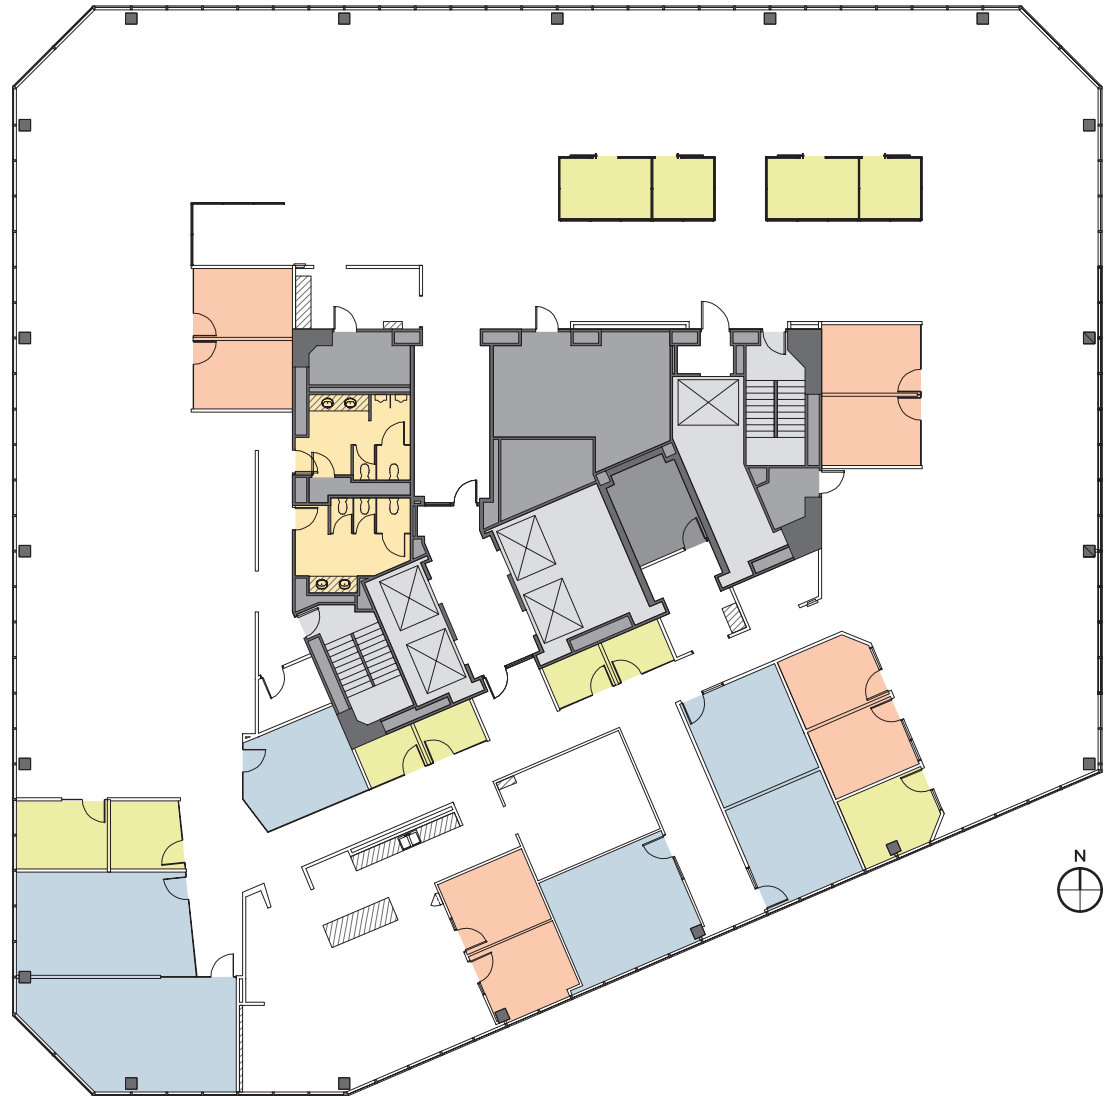

# 11th Floor — Suite 1100

## FEATURES

- ~18,805 rentable sq. ft.
- Available now
- 6 meeting rooms
- 8 private offices
- 11 phone rooms
- Kitchen
- Unobstructed views to the East and the Cascade Mountains

### KEY

	MEETING ROOM		PRIVATE OFFICE
	PHONE ROOM		RESTROOMS