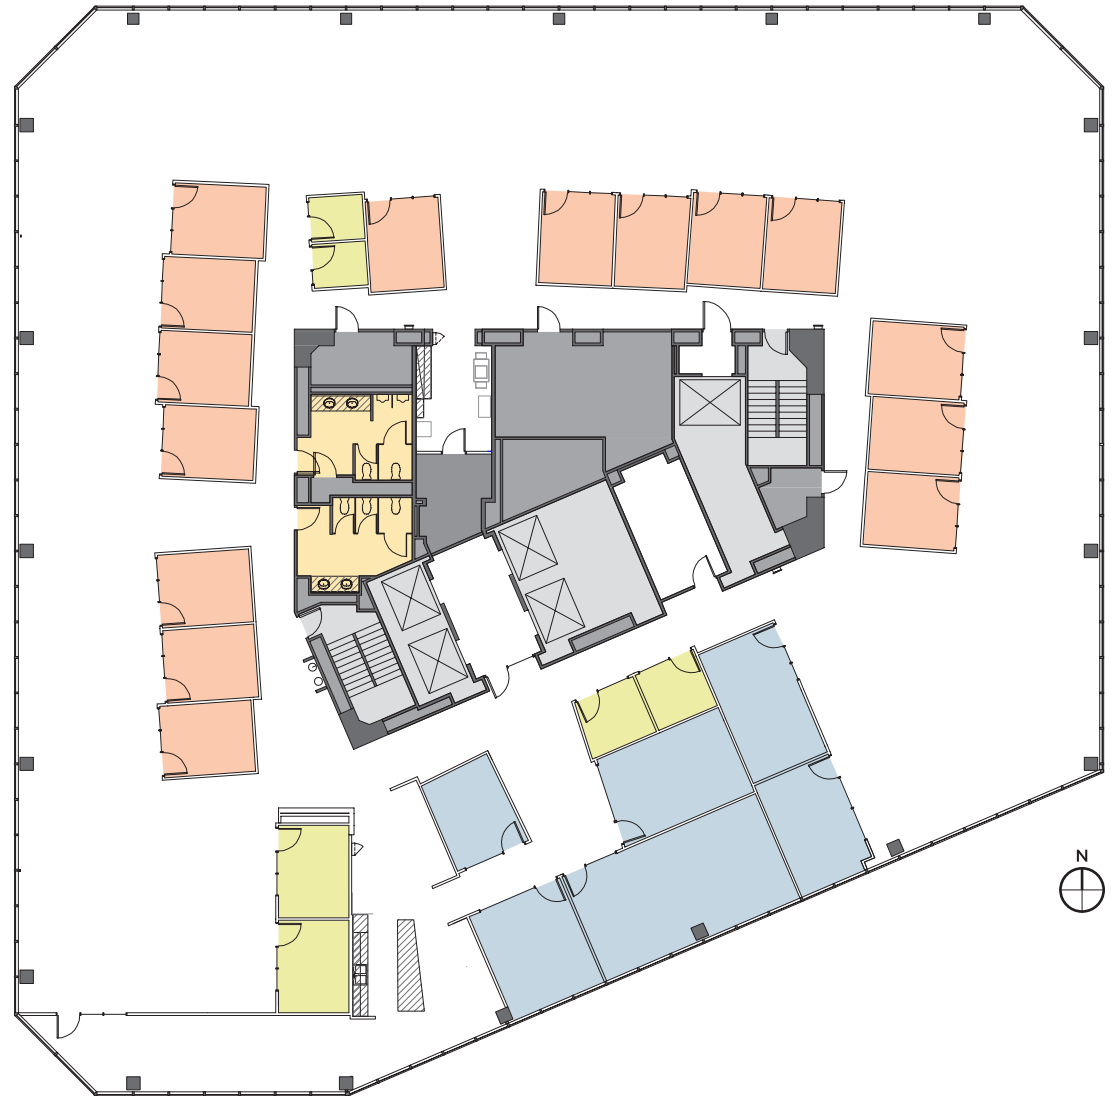

# 12th Floor — Suite 1200

## FEATURES

- ~18,799 rentable sq. ft.
- Available now
- 6 meeting rooms
- 15 private offices
- 6 phone rooms
- Kitchen
- Unobstructed views to the East and the Cascade Mountains

KEY	
	MEETING ROOM
	PRIVATE OFFICE
	PHONE ROOM
	RESTROOMS