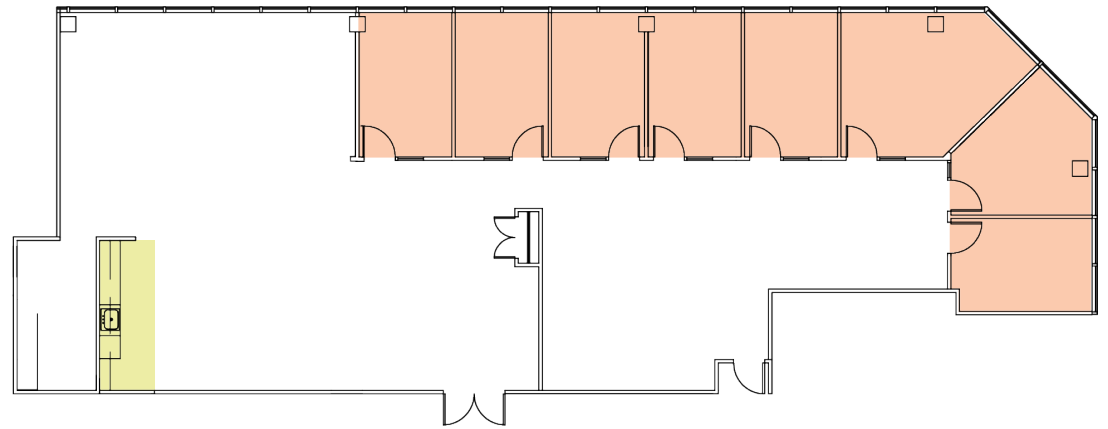

18th Floor — Suite 1800

FEATURES

- ~4,286 rentable sq. ft.
- Available now
- 8 private offices
- Kitchenette

KEY

-  PRIVATE OFFICE
-  KITCHENETTE